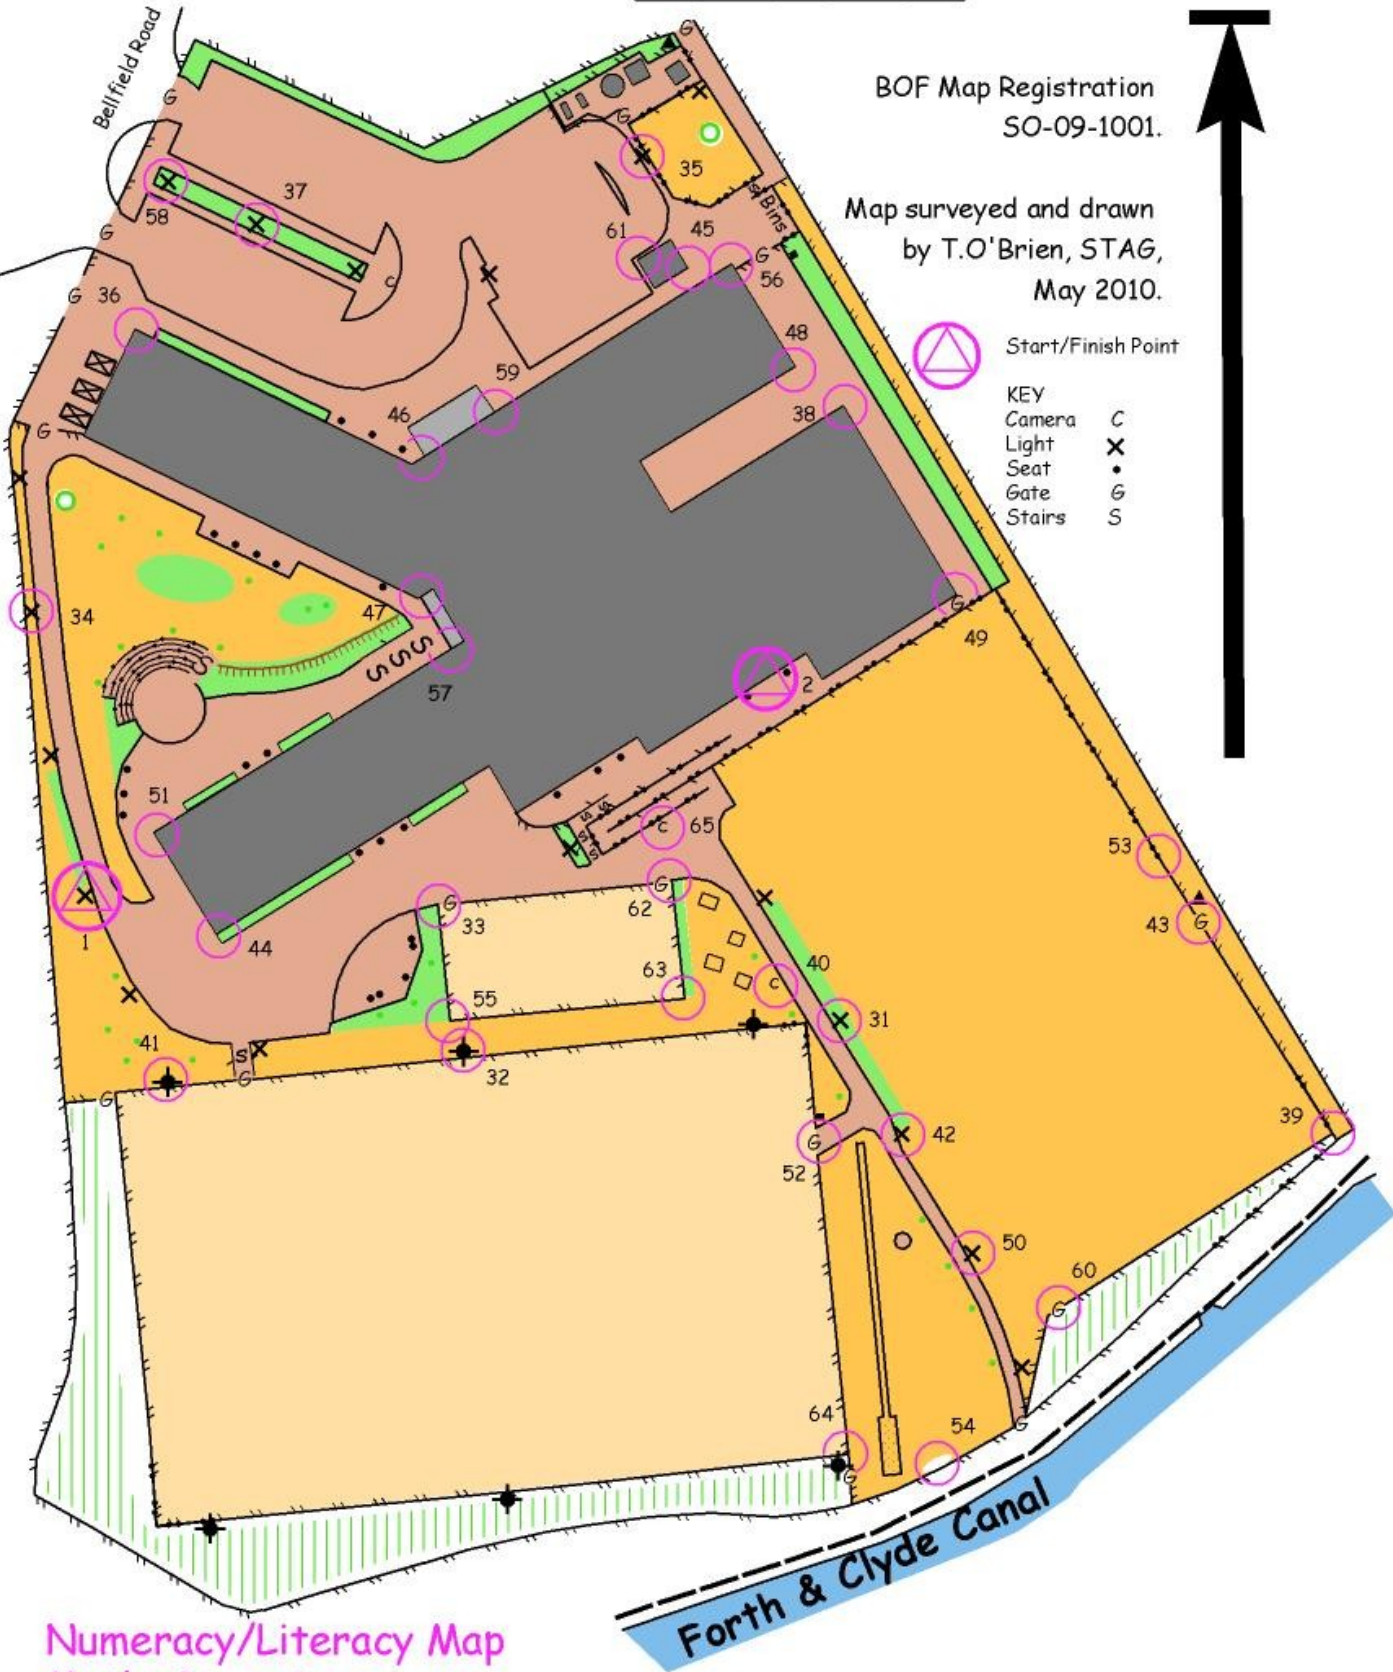

# St. Ninian's HS (Kirkintilloch) Orienteering Map

0  50m.

Magnetic  
North

BOF Map Registration  
SO-09-1001.

Map surveyed and drawn  
by T.O'Brien, STAG,  
May 2010.

Start/Finish Point

- KEY
- Camera C
  - Light X
  - Seat •
  - Gate G
  - Stairs S

Numeracy/Literacy Map  
Maths Department